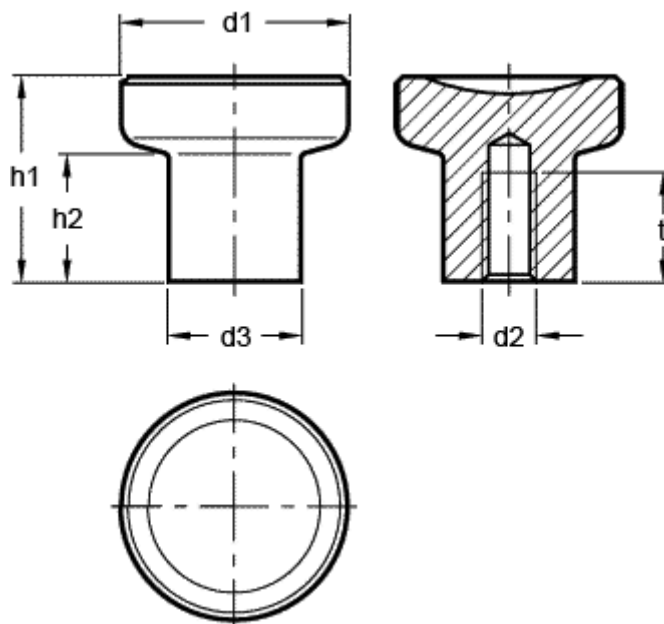

Article number: 20676121M4A

Description: E+G Knob GN 676.1-21-M4-A

## Measures

---

$d_1$	= 21
$d_2$	= M4
$d_3$	= 12.5
$h_1$	= 18.0
$h_2$	= 10.5
$t$ min	= 10